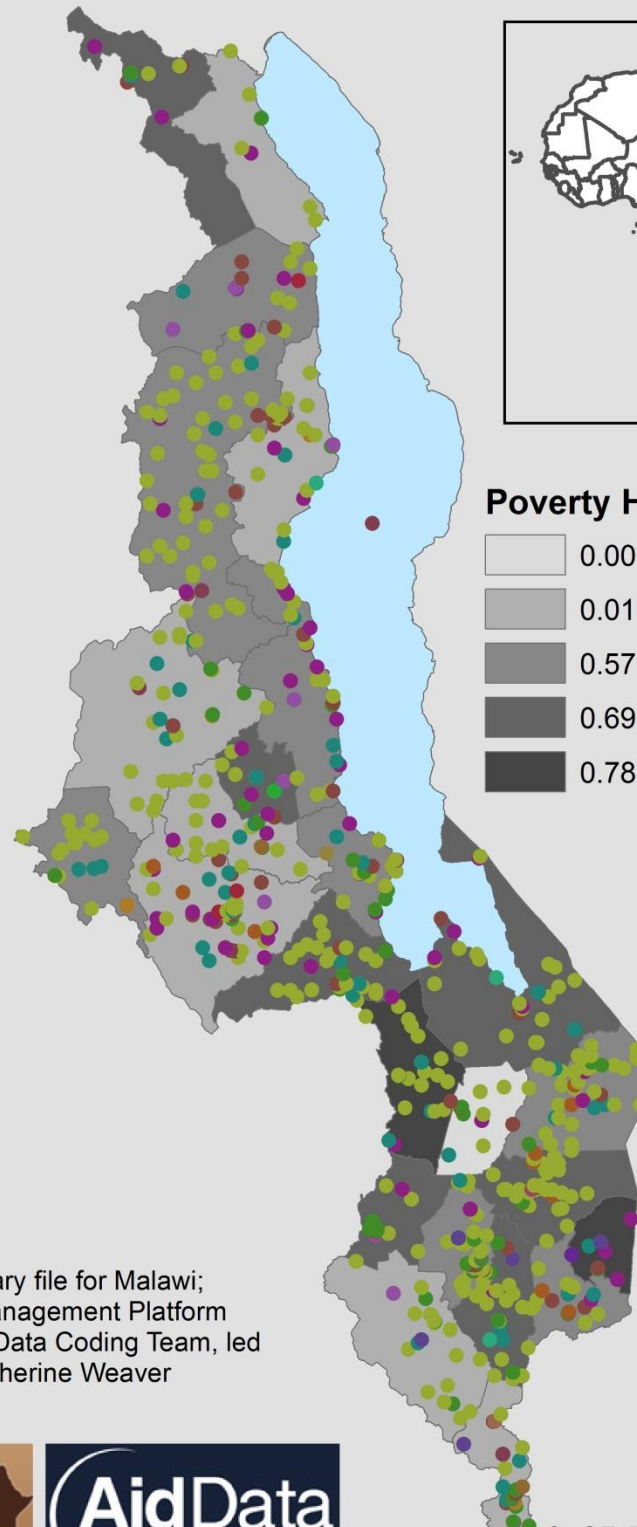

# Malawi Aid Management Platform Projects and Poverty Headcount

## Project Donor

- AfDB
- BADEA
- AusAid
- CIDA
- EU
- FICA
- FAO
- GIZ
- ICEIDA
- IFAD
- Irish Aid
- Japan
- JICA
- KFW
- Kuwait Fund
- NORAD
- OPEC Fund
- People's Republic of China
- DfID
- UNDP
- UNESCO
- UNHCR
- UNIDO
- USAID
- US CDC
- World Bank
- WFP

## Poverty Headcount (%)

Data Sources: UNSALB boundary file for Malawi;  
 Development Gateway's Aid Management Platform  
 Research Authors: CCAPS-AidData Coding Team, led  
 by Christian Peratsakis and Catherine Weaver  
 April 2012